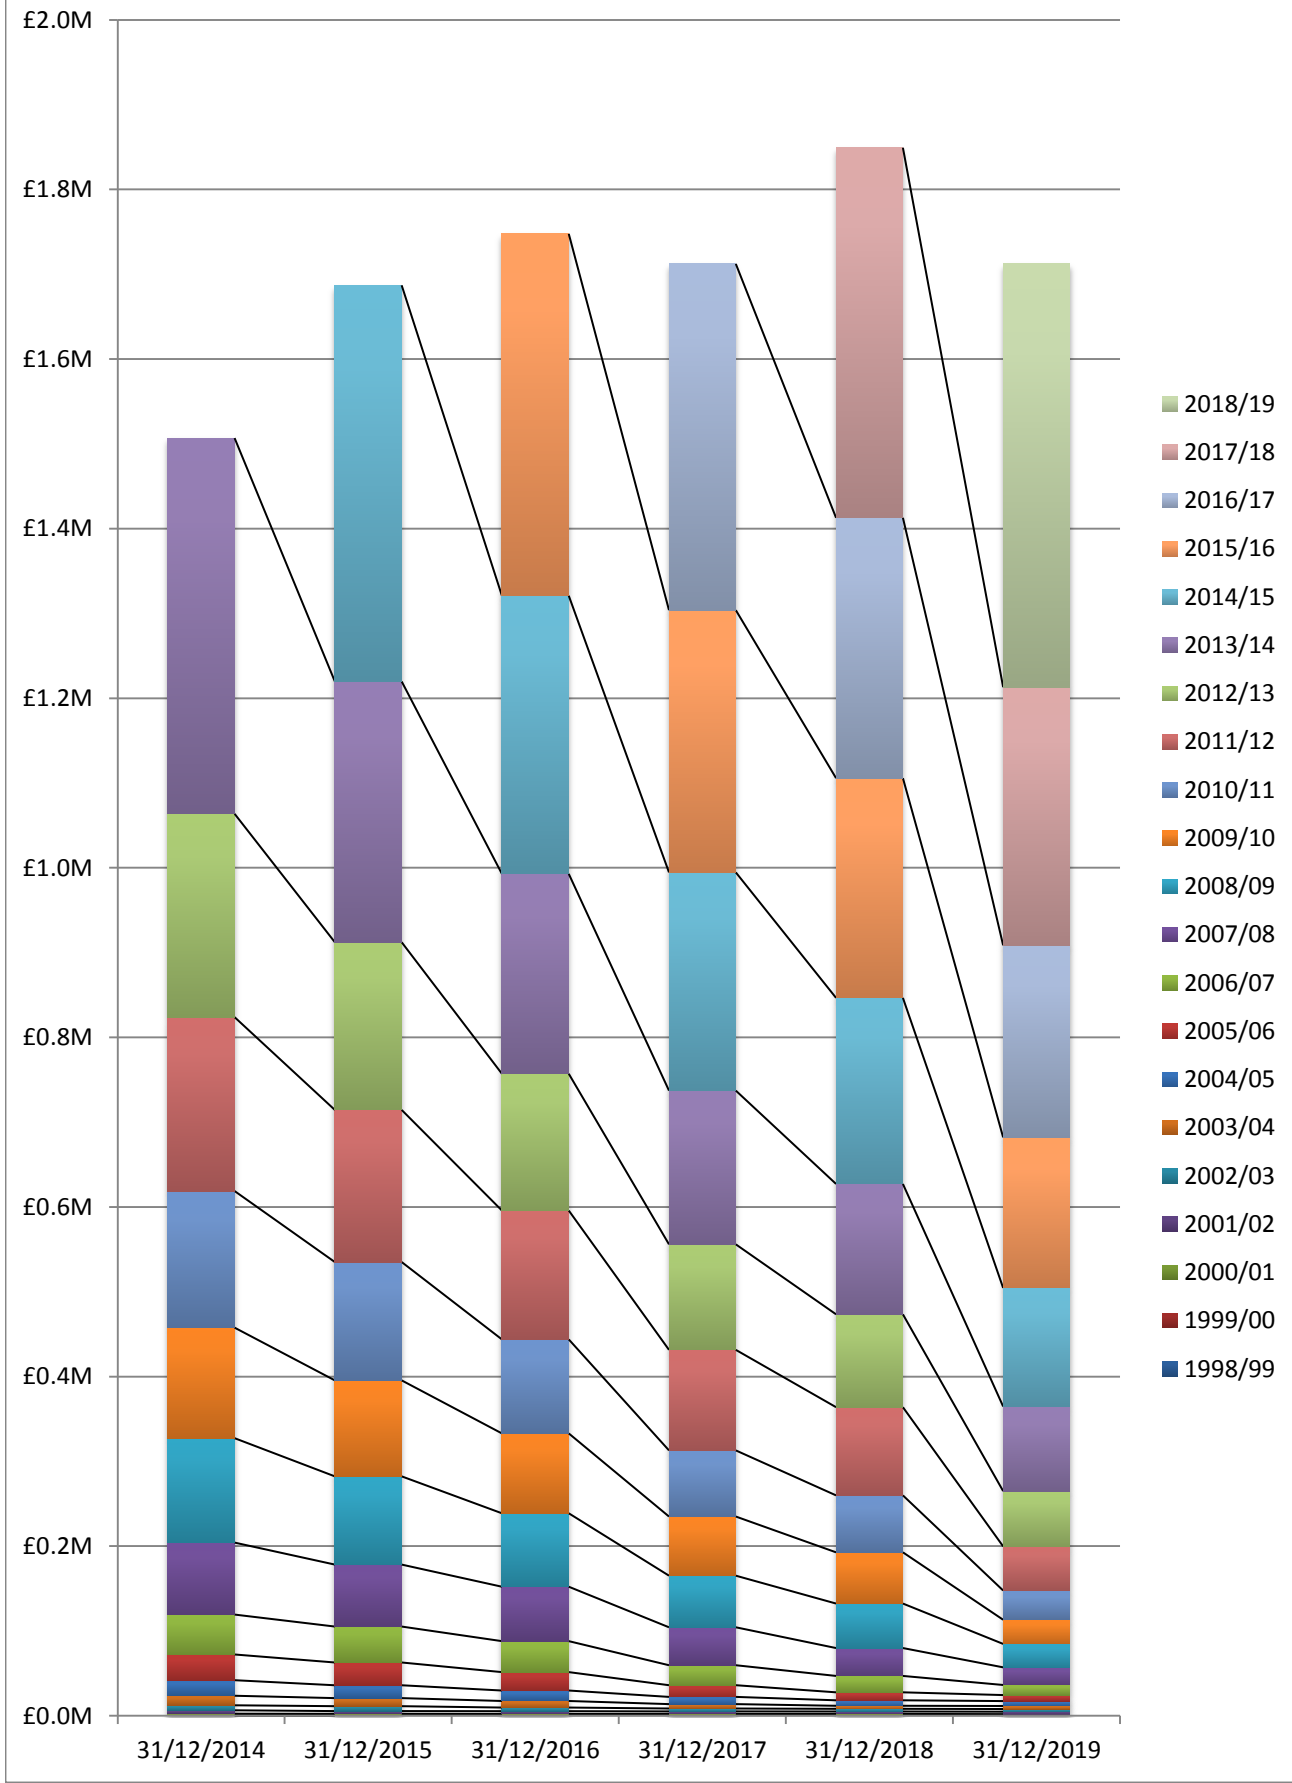

## Council Tax Gross Arrears by Year as at 31 December

This page is intentionally left blank